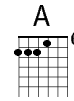

# Everybody Hurts

Luka Bloom

Tune 1 step down from DADGAD:

① = C      ④ = C  
② = G      ⑤ = G  
③ = F      ⑥ = C

Album: none, original by REM

Transcription: Koos Jansen and Stefan Schwabe

Engraving: Ronald Gelten

**Intro:** D Gadd9

**Verse 1:** D When the day is long Gadd9 and the night, D  
The night is yours alone, Gadd9  
D When you're think you've had too much Gadd9  
D Of this life, well hang on. Gadd9 Gadd9 F#m6 Em7

**Verse 3:** D If you're on your own in this life, D  
The days and nights are long, Gadd9  
D You're sure you had too much Gadd9  
D Of this life, hang on. Gadd9 Gadd9 F#m6 Em7

**Chorus:** Don't let yourself go, A  
Em7 'Cause everybody cries A  
Em7 And everybody hurts A  
D Sometimes.

**Bridge:** F# Don't throw in your hand. Oh, no. F#  
Dm low d-string: 8-9-10 C  
Don't throw in your hand.  
Gadd9 low d-string: 8-9-10 C  
You feel like you're alone,  
A  
no, no, you're not alone.  
D Gadd9