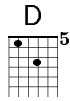

# Everybody Hurts

Luka Bloom

Tune 1 step down from DADGAD:

① = C      ④ = C  
② = G      ⑤ = G  
③ = F      ⑥ = C

Album: none, original by REM

Transcription: Koos Jansen and Stefan Schwabe

Engraving: Ronald Gelten

**Intro:** D Gadd9

**Verse 1:** D When the day is long Gadd9 and the night, D  
The night is yours alone, Gadd9  
D When you're think you've had too much Gadd9  
D Of this life, well hang on. Gadd9 Gadd9 F#m6 Em7

**Verse 3:** D If you're on your own in this life, D  
The days and nights are long, Gadd9  
D You're sure you had too much Gadd9  
D Of this life, hang on. Gadd9 Gadd9 F#m6 Em7

**Chorus:** Don't let yourself go, A  
Em7 'Cause everybody cries A  
Em7 And everybody hurts A  
D Sometimes.

**Bridge:** F# Don't throw in your hand. Oh, no. F#  
Dm low d-string: 8-9-10 C  
Don't throw in your hand.  
Gadd9 low d-string: 8-9-10 C  
You feel like you're alone,  
A  
no, no, you're not alone.  
D Gadd9