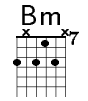

# Everybody Hurts

Luka Bloom

Tune 1 step down from DADGAD:

① = C      ④ = C  
② = G      ⑤ = G  
③ = F      ⑥ = C

Album: none, original by REM

Transcription: Koos Jansen and Stefan Schwabe

Engraving: Ronald Gelten

**Intro:** D Gadd9

**Verse 1:** D When the day is long Gadd9 and the night, D  
The night is yours alone, Gadd9  
D When you're think you've had too much Gadd9  
D Of this life, well hang on. Gadd9 Gadd9 F#m6 Em7

**Verse 3:** D If you're on your own in this life, D  
The days and nights are long, Gadd9  
D You're sure you had too much Gadd9  
D Of this life, hang on. Gadd9 Gadd9 F#m6 Em7

**Chorus:** Don't let yourself go, A  
Em7 'Cause everybody cries A  
Em7 And everybody hurts A  
D Sometimes.

**Bridge:** F# Don't throw in your hand. Oh, no. F#  
Dm low d-string: 8-9-10 C  
Don't throw in your hand.  
Gadd9 low d-string: 8-9-10 C  
You feel like you're alone,  
A  
no, no, you're not alone.  
D Gadd9