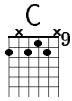

# Everybody Hurts

Luka Bloom

Tune 1 step down from DADGAD:

① = C      ④ = C  
② = G      ⑤ = G  
③ = F      ⑥ = C

Album: none, original by REM

Transcription: Koos Jansen and Stefan Schwabe

Engraving: Ronald Gelten

**Intro:** D Gadd9

**Verse 1:** D When the day is long Gadd9 and the night, D  
The night is yours alone, Gadd9  
D When you're think you've had too much Gadd9  
D Of this life, well hang on. Gadd9 Gadd9 F#m6 Em7

**Verse 3:** D If you're on your own in this life, D  
The days and nights are long, Gadd9  
D You're sure you had too much Gadd9  
D Of this life, hang on. Gadd9 Gadd9 F#m6 Em7

**Chorus:** Don't let yourself go, A  
Em7 'Cause everybody cries A  
Em7 And everybody hurts A  
D Sometimes.

**Bridge:** F# Don't throw in your hand. Oh, no. F#  
Dm low d-string: 8-9-10 C  
Don't throw in your hand.  
Gadd9 low d-string: 8-9-10 C  
You feel like you're alone,  
A  
no, no, you're not alone.  
D Gadd9