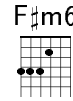

# Everybody Hurts

Luka Bloom

Tune 1 step down from DADGAD:

① = C      ④ = C  
② = G      ⑤ = G  
③ = F      ⑥ = C

Album: none, original by REM

Transcription: Koos Jansen and Stefan Schwabe

Engraving: Ronald Gelten

**Intro:** D Gadd9

**Verse 1:** D When the day is long Gadd9 and the night, D  
The night is yours alone, Gadd9  
D When you're think you've had too much Gadd9  
D Of this life, well hang on. Gadd9 Gadd9 F#m6 Em7

**Verse 3:** D If you're on your own in this life, D  
The days and nights are long, Gadd9  
D You're sure you had too much Gadd9  
D Of this life, hang on. Gadd9 Gadd9 F#m6 Em7

**Chorus:** Don't let yourself go, A  
Em7 'Cause everybody cries A  
Em7 And everybody hurts A  
D Sometimes.

**Bridge:** F# Don't throw in your hand. Oh, no. F#  
Dm low d-string: 8-9-10 C  
Don't throw in your hand.  
Gadd9 low d-string: 8-9-10 C  
You feel like you're alone,  
A  
no, no, you're not alone.  
D Gadd9