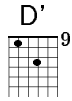

# Everybody Hurts

Luka Bloom

Tune 1 step down from DADGAD:

① = C      ④ = C  
② = G      ⑤ = G  
③ = F      ⑥ = C

Album: none, original by REM

Transcription: Koos Jansen and Stefan Schwabe

Engraving: Ronald Gelten

**Intro:** D Gadd9

**Verse 1:** D When the day is long Gadd9 and the night, D  
The night is yours alone, Gadd9  
D When you're think you've had too much Gadd9  
D Of this life, well hang on. Gadd9 Gadd9 F#m6 Em7

**Verse 3:** D If you're on your own in this life, D  
The days and nights are long, Gadd9  
D You're sure you had too much Gadd9  
D Of this life, hang on. Gadd9 Gadd9 F#m6 Em7

**Chorus:** Don't let yourself go, A  
Em7 'Cause everybody cries A  
Em7 And everybody hurts A  
D Sometimes.

**Bridge:** F# Don't throw in your hand. Oh, no. F#  
Dm low d-string: 8-9-10 C  
Don't throw in your hand.  
Gadd9 low d-string: 8-9-10 C  
You feel like you're alone,  
A  
no, no, you're not alone.  
D Gadd9